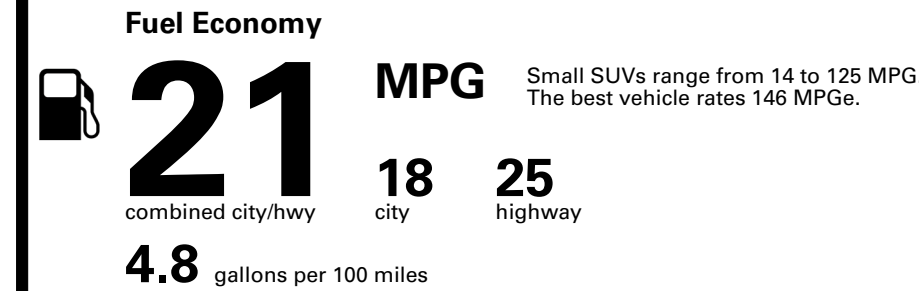

TOTAL PRICE: \$73,300.00

Inland Freight & Handling : \$1,495.00

EPA DOT Fuel Economy and Environment

Gasoline Vehicle

You spend \$6,250
more in fuel costs over 5 years
compared to the average new vehicle.

Annual fuel cost \$2,950

Fuel Economy & Greenhouse Gas Rating (tailpipe only)

Smog Rating (tailpipe only)

This vehicle emits 433 grams CO₂ per mile. The best emits 0 grams per mile (tailpipe only). Producing and distributing fuel also create emissions; learn more at fueleconomy.gov.