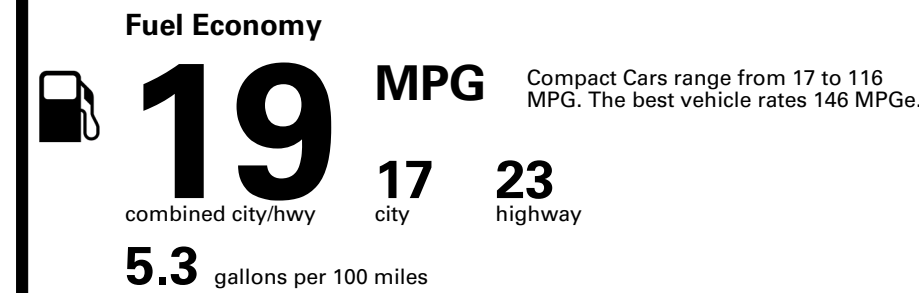

MULTIMEDIA & TECHNOLOGY

- 10.25" Navigation System
- AM / FM / SiriusXM® Radio / HD Radio™
- SiriusXM® Radio w/ 90-day trial subscription; Not Available in AK & HI
- Apple CarPlay® and Android Auto™
- Lexicon® Premium Audio
- Wireless Phone Charger
- Genesis Digital Key

Additional Standard Features

- Carpeted Floor Mats

Full Tank of Gas

GENESIS WARRANTY

- 5-year / 60,000-mile New Vehicle Warranty*
- 10-year / 100,000-mile Powertrain Warranty*
- 7-year / Unlimited-mile Anti-perforation Warranty*
- Limited warranties, see dealer for details

Manufacturer's Suggested Retail Price: $55,600.00

ADDED FEATURES:

· *SAVILE SILVER(SSS) Paint $650.00

Accessories

- *Reversible Cargo Tray $195.00
- *Mudguards $170.00
- *First Aid Kit $65.00
- *NFC Key Card $30.00

SOLD TO: TX730
GENESIS OF HARLINGEN
8521 W EXPRESSWAY 83
HARLINGEN TX 78552

SHIPPED TO: TX730

VIN: KMTG54SE6TU176243	EXTERIOR COLOR: SAVILE SILVER	INTERIOR/SEAT COLOR: SEVILLA RED/OBSIDIAN
MODEL: 7C7AAJ5GS4A5	PORT OF ENTRY: NC	TRANSPORT: TRUCK
EMISSIONS: This vehicle is certified to meet emission requirements in all 50 states		ACCESSORY WEIGHT: 10 lbs./ 5 kgs.

Inland Freight & Handling : $1,395.00

TOTAL PRICE: $58,105.00

EPA DOT Fuel Economy and Environment

Gasoline Vehicle

You spend $8,000
more in fuel costs over 5 years compared to the average new vehicle.

Annual fuel cost $3,300

Fuel Economy & Greenhouse Gas Rating (tailpipe only)

Smog Rating (tailpipe only)

This vehicle emits 466 grams CO₂ per mile. The best emits 0 grams per mile (tailpipe only). Producing and distributing fuel also create emissions; learn more at fueleconomy.gov.

Actual results will vary for many reasons, including driving conditions and how you drive and maintain your vehicle. The average new vehicle gets 29 MPG and costs $8,500 to fuel over 5 years. Cost estimates are based on 15,000 miles per year at $ 4.15 per gallon. MPGe is miles per gasoline gallon equivalent. Vehicle emissions are a significant cause of climate change and smog.

fueleconomy.gov

Calculate personalized estimates and compare vehicles

GOVERNMENT 5-STAR SAFETY RATINGS

This vehicle has not been rated by the government for overall vehicle score, frontal crash, side crash or rollover risk.

Source: National Highway Traffic Safety Administration (NHTSA).
www.safercar.gov or 1-888-327-4236

Manufacturer's suggested retail price includes manufacturer's recommended pre-delivery service. Gasoline license and title fees state and local taxes and dealer installed options and accessories are not included in the manufacturer's suggested retail price. This label has been affixed to this vehicle by Genesis Motor America, pursuant to the requirements of 15 U.S.C. 1231 et seq. which prohibits its removal or alteration prior to delivery to the ultimate purchaser.

PARTS CONTENT INFORMATION

FOR VEHICLES IN THIS CARLINE: U.S./CANADIAN PARTS CONTENT: 5 %
MAJOR SOURCES OF FOREIGN PARTS CONTENT: KOREA: 80 %
FOR THIS VEHICLE: FINAL ASSEMBLY POINT: ULSAN, KOREA
COUNTRY OF ORIGIN:
ENGINE: KOREA TRANSMISSION: KOREA
Note: Parts content does not include final assembly, distribution, or other non-parts costs.