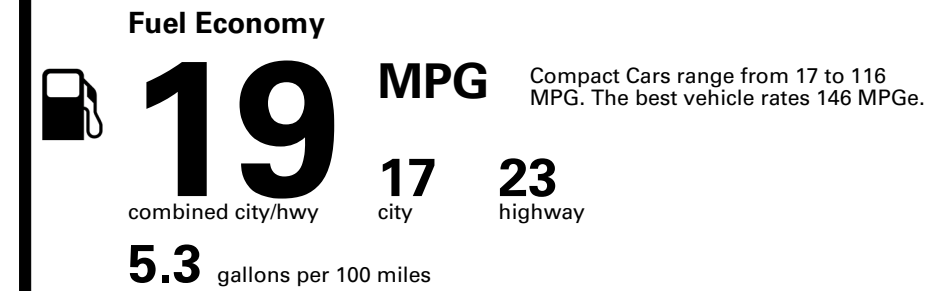

## EPA DOT Fuel Economy and Environment

Gasoline Vehicle

**You spend \$8,000**  
more in fuel costs over 5 years compared to the average new vehicle.

**Annual fuel cost \$3,300**

**Fuel Economy & Greenhouse Gas Rating** (tailpipe only)