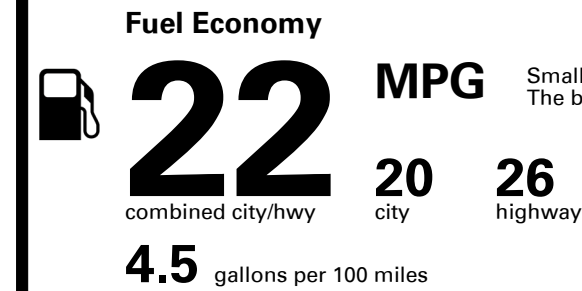

TOTAL PRICE: \$60,730.00

Inland Freight & Handling : \$1,495.00

EPA DOT Fuel Economy and Environment

Small SUVs range from 14 to 125 MPG. The best vehicle rates 146 MPGe.

You spend \$5,750
 more in fuel costs over 5 years compared to the average new vehicle.